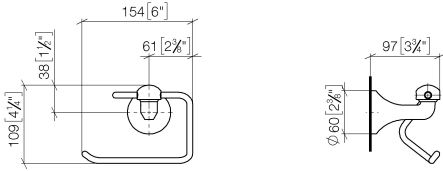

83 500 361

- width 145mm
- height 120 mm
- 95mm projection

	Chrome	83 500 361-00
	Brushed Platinum	83 500 361-06
	Platinum	83 500 361-08
	Durabress (23kt Gold)	83 500 361-09
	Brushed Durabress (23kt Gold)	83 500 361-28
	Brushed Dark Platinum	83 500 361-99

83 500 361

mm [inches]

83 500 361

Parts for other finishes can be found here: Brushed Platinum

Spare parts list

No.	Item Number	Name	Quantity used	Delivery time
1	08 18 70 501-00	bow	1	10
2	08 18 40 505 90	sleeve	2	2
3	04 31 11 140 00 90	pin	2	2
4	05 17 97 507 00 90	fixing set	1	2